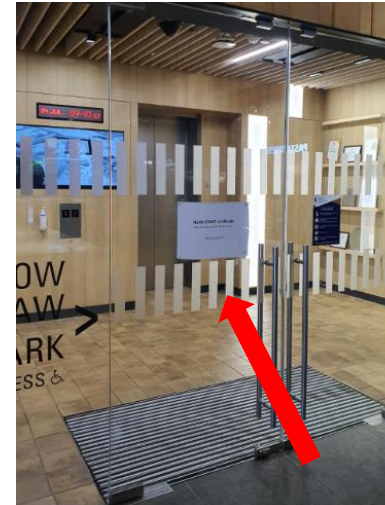

# FROM LI KA SHING LIBRARY DROP OFF POINT

Li Ka Shing Library drop off point

SMU Connexion

SMU Connexion

Please take the lift and go up to level 3. This glass door does not require access rights.

# FROM LI KA SHING LIBRARY DROP OFF POINT *(in the event of wet weather)*

Li Ka Shing Library drop off point. Proceed through the glass door

Take the escalator to B1 and turn left

Go straight till the end

Proceed through the glass door. You can either take the escalator **or** staircase to L1.

**OR**

Take the staircase to L1 and you will reach SMU Connexion

SMU Connexion

Please take the lift and go up to level 3. This glass door does not require access rights.