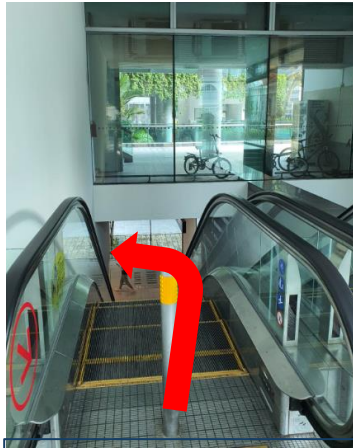

### **By Car:**

The following carpark is recommended for guests arriving via car.

- **SMU Yong Pung How School of Law (Basement 2)**  
55 Armenian St, Singapore 179943  
*Carpark access via Canning Rise*

# FROM LI KA SHING LIBRARY DROP OFF POINT

Li Ka Shing Library drop off point

SMU Connexion

SMU Connexion

Please take the lift and go up to level 3. This glass door does not require access rights.

# FROM LI KA SHING LIBRARY DROP OFF POINT *(in the event of wet weather)*

Li Ka Shing Library drop off point. Proceed through the glass door

Take the escalator to B1 and turn left

Go straight till the end

Proceed through the glass door. You can either take the escalator **or** staircase to L1.

**OR**

Take the staircase to L1 and you will reach SMU Connexion

SMU Connexion

Please take the lift and go up to level 3. This glass door does not require access rights.