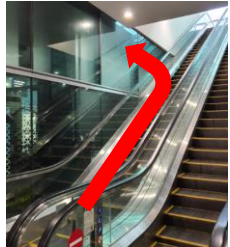

# FROM LI KA SHING LIBRARY DROP OFF POINT

Li Ka Shing Library drop off point

SMU Connexion

SMU Connexion

Please take the lift and go up to level 3. This glass door does not require access rights.

# FROM LI KA SHING LIBRARY DROP OFF POINT *(in the event of wet weather)*

Li Ka Shing Library drop off point. Proceed through the glass door

Take the escalator to B1 and turn left

Go straight till the end

Proceed through the glass door. You can either take the escalator **or** staircase to L1.

**OR**

Take the staircase to L1 and you will reach SMU Connexion

SMU Connexion

Please take the lift and go up to level 3. This glass door does not require access rights.

# FROM SMU YONG PUNG HOW SCHOOL OF LAW CARPARK

Please go to the lift lobby B

Proceed through this "to lift lobby B" door

Take the lift to L3

Once you come out from the lift, turn right and you will see the gantry.  
***(Need a staff' pass to go through the gantry.)***