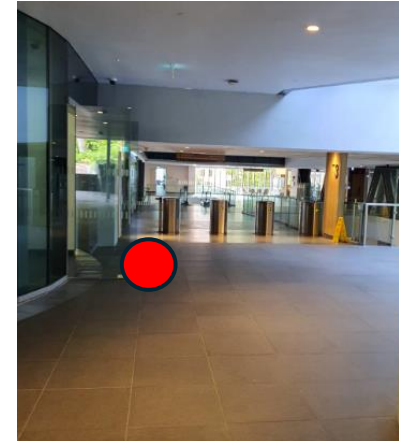

Proceed through the glass door. You can either take the escalator **or** staircase to L1.

**OR**

Take the staircase to L1 and you will reach SMU Connexion

SMU Connexion

Please take the lift and go up to level 3. This glass door does not require access rights.

# FROM SMU YONG PUNG HOW SCHOOL OF LAW CARPARK

Please go to the lift lobby B

Proceed through this "to lift lobby B" door

Take the lift to L3

Once you come out from the lift, turn right and you will see the gantry.  
***(Need a staff' pass to go through the gantry.)***

Enter the SOL-SMU Connexion link bridge through the double doors.

Go straight and you will see the Greenhouse on your left.