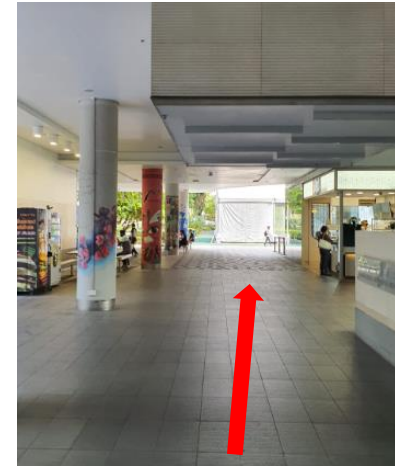

### **By Taxi/Rideshare:**

The following drop off point is recommended for guests arriving via taxi or rideshare.

- **Li Ka Shing Library** (Taxi Stand B08)  
70 Stamford Rd. (Singapore Management University), 178901, Singapore

### **By Car:**

The following carpark is recommended for guests arriving via car.

- **SMU Yong Pung How School of Law (Basement 2)**  
55 Armenian St, Singapore 179943  
*Carpark access via Canning Rise*

# FROM LI KA SHING LIBRARY DROP OFF POINT

Li Ka Shing Library drop off point

SMU Connexion

SMU Connexion

Please take the lift and go up to level 3. This glass door does not require access rights.