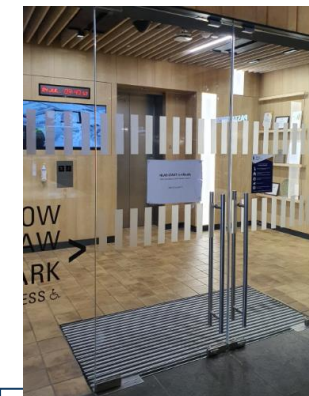

Proceed through the glass door. You can either take the escalator **or** staircase to L1.

**OR**

Take the staircase to L1 and you will reach SMU Connexion

SMU Connexion

Please take the lift and go up to level 3. This glass door does not require access rights.

# FROM SMU YONG PUNG HOW SCHOOL OF LAW CARPARK

Please go to the lift lobby B

Proceed through this "to lift lobby B" door

Take the lift to L3

Once you come out from the lift, turn right and you will see the gantry.  
***(Need a staff' pass to go through the gantry.)***