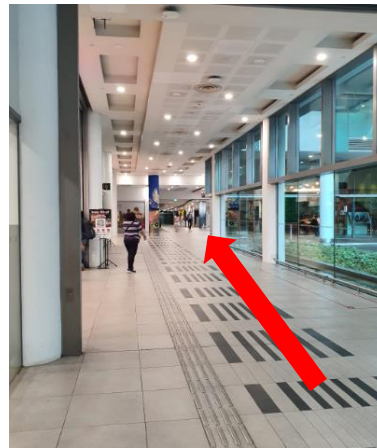

### **By Car:**

The following carpark is recommended for guests arriving via car.

- **SMU Yong Pung How School of Law (Basement 2)**  
55 Armenian St, Singapore 179943  
*Carpark access via Canning Rise*

# FROM LI KA SHING LIBRARY DROP OFF POINT

Li Ka Shing Library drop off point

SMU Connexion

SMU Connexion

Please take the lift and go up to level 3. This glass door does not require access rights.

# FROM LI KA SHING LIBRARY DROP OFF POINT *(in the event of wet weather)*

Li Ka Shing Library drop off point. Proceed through the glass door

Take the escalator to B1 and turn left

Go straight till the end