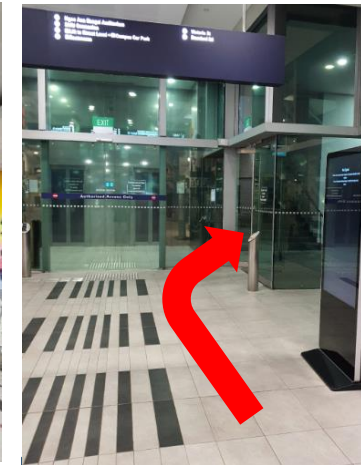

# FROM LI KA SHING LIBRARY DROP OFF POINT

Li Ka Shing Library drop off point

SMU Connexion

SMU Connexion

Please take the lift and go up to level 3. This glass door does not require access rights.

# FROM LI KA SHING LIBRARY DROP OFF POINT *(in the event of wet weather)*

Li Ka Shing Library drop off point. Proceed through the glass door

Take the escalator to B1 and turn left

Go straight till the end

Proceed through the glass door. You can either take the escalator **or** staircase to L1.

**OR**

Take the staircase to L1 and you will reach SMU Connexion

SMU Connexion

Please take the lift and go up to level 3. This glass door does not require access rights.

# FROM SMU YONG PUNG HOW SCHOOL OF LAW CARPARK

Please go to the lift lobby B

Proceed through this "to lift lobby B" door

Take the lift to L3

Once you come out from the lift, turn right and you will see the gantry.  
***(Need a staff' pass to go through the gantry.)***