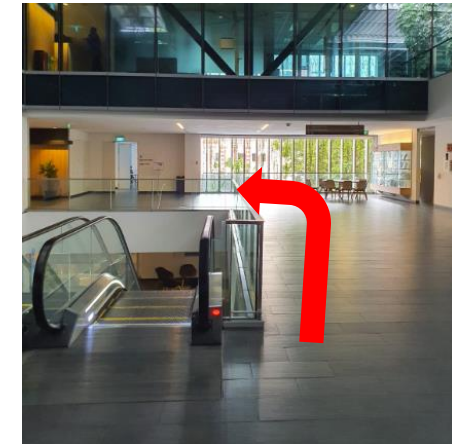

Proceed through the glass door. You can either take the escalator **or** staircase to L1.

**OR**

Take the staircase to L1 and you will reach SMU Connexion

SMU Connexion

Please take the lift and go up to level 3. This glass door does not require access rights.

# FROM SMU YONG PUNG HOW SCHOOL OF LAW CARPARK

Please go to the lift lobby B

Proceed through this "to lift lobby B" door

Take the lift to L3

Once you come out from the lift, turn right and you will see the gantry.  
***(Need a staff' pass to go through the gantry.)***

Enter the SOL-SMU Connexion link bridge through the double doors.

Go straight and you will see the Greenhouse on your left.