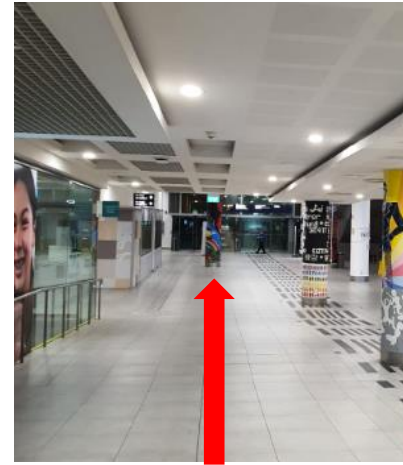

# FROM LI KA SHING LIBRARY DROP OFF POINT

Li Ka Shing Library drop off point

SMU Connexion

SMU Connexion

Please take the lift and go up to level 3. This glass door does not require access rights.

# FROM LI KA SHING LIBRARY DROP OFF POINT *(in the event of wet weather)*

Li Ka Shing Library drop off point. Proceed through the glass door

Take the escalator to B1 and turn left

Go straight till the end

Proceed through the glass door. You can either take the escalator **or** staircase to L1.

**OR**

Take the staircase to L1 and you will reach SMU Connexion

SMU Connexion

Please take the lift and go up to level 3. This glass door does not require access rights.