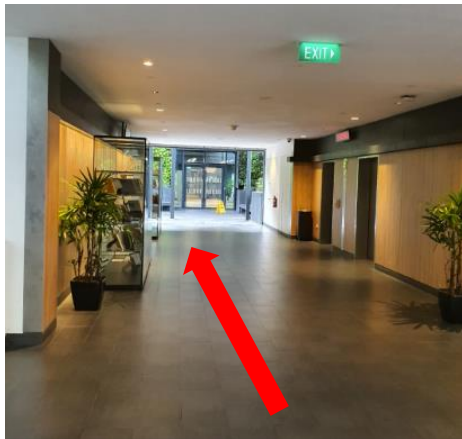

# FROM SMU YONG PUNG HOW SCHOOL OF LAW CARPARK

Please go to the lift lobby B

Proceed through this "to lift lobby B" door

Take the lift to L3

Once you come out from the lift, turn right and you will see the gantry.  
***(Need a staff' pass to go through the gantry.)***